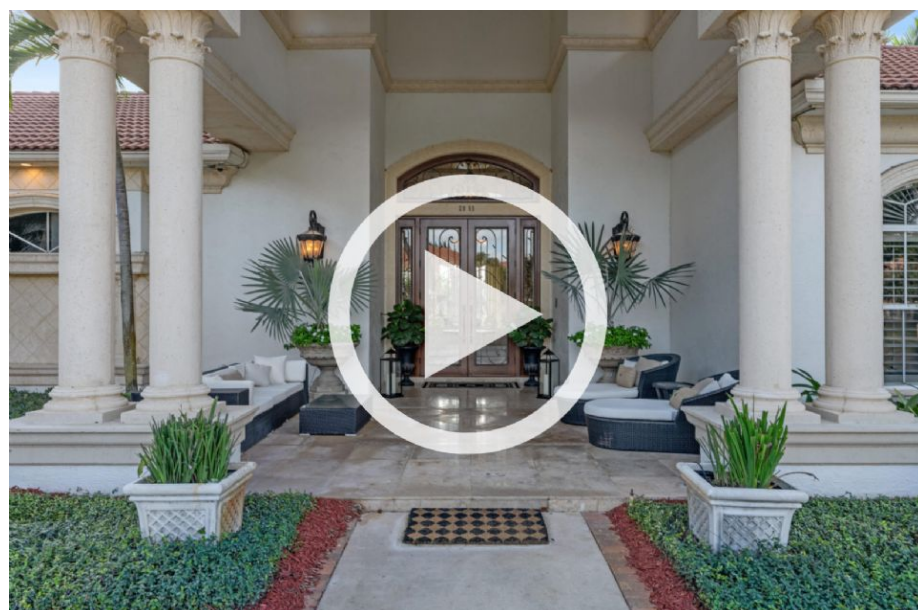

MARTHA W. JOLICOEUR
WWW.MARTHASPROPERTIES.COM

 Douglas Elliman

Soar Into This Stunning Home in Wellington's Aero Club

2095 Windsock Way

Aero Club | \$3,195,000

Features

[Take a Virtual Tour](#)

- Spacious Tuscan-inspired home with multiple upgrades
- Soaring ceilings & marble flooring throughout
- Crestron lighting system
- Private hangar in prestigious Aero Club
- Wine cellar, billiard room & home theatre
- His-and-hers offices
- Saltwater pool & jacuzzi with views of the runway

Step Inside

[View Sale Properties](#)

[View Rental Properties](#)

[Palm Beach Polo Club](#)

[Contact Martha](#)